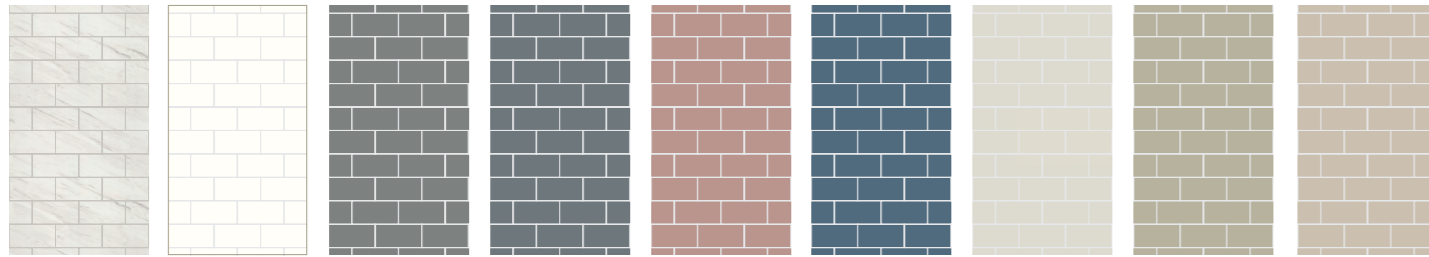

Collection **Metro Tile**

Levanto Marble® MT812M Alpine White® MT1100M Dust Grey® MT732M Monument Grey® MT780M Antique Rose® MT325M Misty Blue® MT502M White Grey® MT775M Sage Green® MT638M Taupe Grey® MT750M