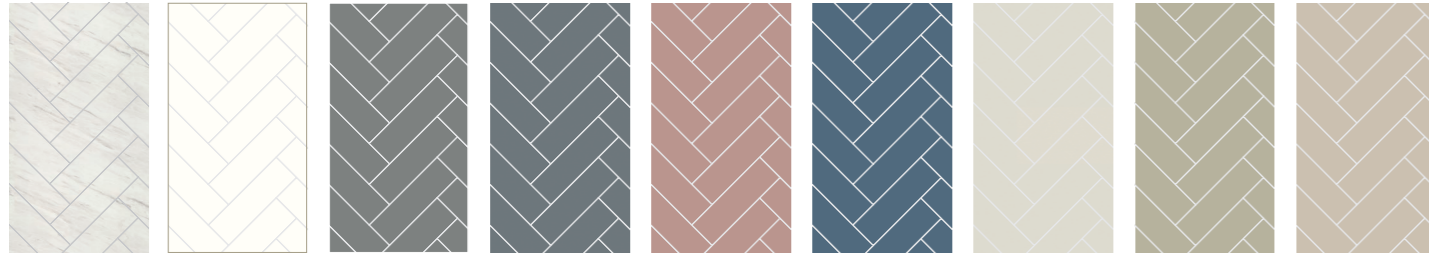

# LISTE DE PRIX DISTRIBUTEUR

OCTOBRE 2023

Collection **Large Tile**

Levanto Marble® MT812 Valmasino Marble® MT074 White Terrazzo® MT020 White Mineral® MT486 Grey Mineral® MT487 Black Mineral® MT490 White Gypsum® MT637 Alpine White® MT1100 Dust Grey® MT732

Monument Grey® MT780 Antique Rose® MT325 Misty Blue® MT502 White Grey® MT775 Sage Green® MT638 Taupe Grey® MT750

Collection **Herringbone Tile**

Levanto Marble® MT812H Alpine White® MT1100H Dust Grey® MT732H Monument Grey® MT780H Antique Rose® MT325H Misty Blue® MT502H White Grey® MT775H Sage Green® MT638H Taupe Grey® MT750H

Collection **Metro Tile**

Levanto Marble® MT812M Alpine White® MT1100M Dust Grey® MT732M Monument Grey® MT780M Antique Rose® MT325M Misty Blue® MT502M White Grey® MT775M Sage Green® MT638M Taupe Grey® MT750M