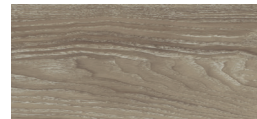

Aspen Oak
MDCASP